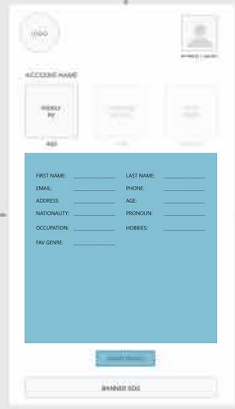

SPLASH

LOG IN / SIGN UP

MANAGE PROFILE

SEARCH SHOWS

RATE A SHOW

LOG OUT