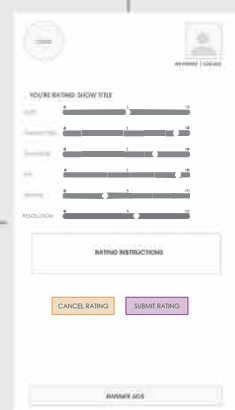

SPLASH

LOG IN / SIGN UP

MANAGE PROFILE

SEARCH SHOWS

RATE A SHOW

LOG OUT