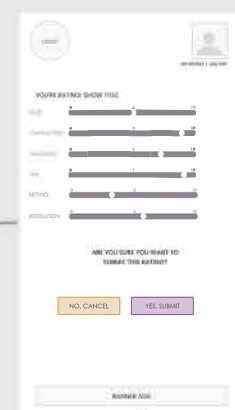

SPLASH

LOG IN / SIGN UP

MANAGE PROFILE

SEARCH SHOWS

RATE A SHOW

LOG OUT